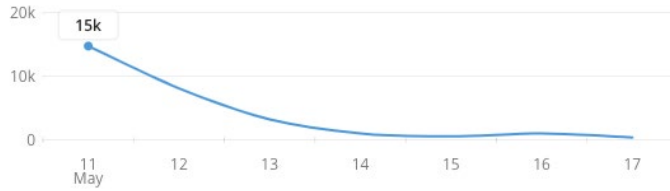

MIKE PENCE

29,605 posts found on Twitter ?

VOLUME by # of posts ?

NET SENTIMENT by % pos. posts - % neg. posts ?