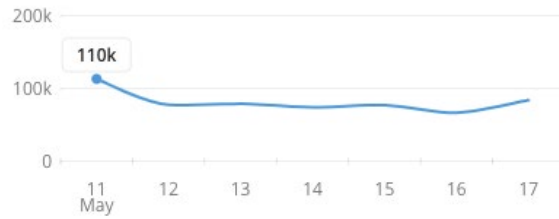

**Coronavirus Tweeterboard Report: May 11 – May 17, 2020**

Phrase	Mentions	Trends	Most mentioned and liked comments	Date	Highest Volume Day
Donald Trump	577,692	-103,810	Joe Biden 71,100	5.11 to 5.17	May 11th
Dr. Fauci	106,685	+66,136	Paul Sperry 44,500	5.11 to 5.17	May 12th
Joe Biden	24,865	+11,864	Now This 8,500	5.11 to 5.17	May 17th
Governor Whitmer	13,511	+12,277	Joe Biden 7,700	5.11 to 5.17	May 13 <sup>th</sup>
Governor DeWine	640	-309	Ohio Department of Common Sense 92	5.11 to 5.17	May 14th
Governor Cuomo	11,001	-34,762	KimP#KAG2020 1,179	5.11 to 5.17	May 11th
Governor Newsom	4,616	+2,275	Define Projection 2,900	5.11 to 5.17	May 12th
Mike Pence	29,605	-31,268	Rachel Maddow MSNBC 12,100	5.11 to 5.17	May 11th
Governor DeSantis	5,454	-23,238	Chris Bentley 1,730	5.11 to 5.17	May 11th
Bernie Sanders	4,936	+3,158	Yamiche Alcindor 3,811	5.11 to 5.17	May 12th

# DONALD TRUMP

577,692 posts found on Twitter ?

VOLUME by # of posts ?

NET SENTIMENT by % pos. posts - % neg. posts ?

**Joe Biden** ✓ @JoeBiden · May 13

Donald Trump can put up all of the banners he wants in the Rose Garden, but it doesn't change the fact that he failed our nation when it comes to COVID-19 testing.