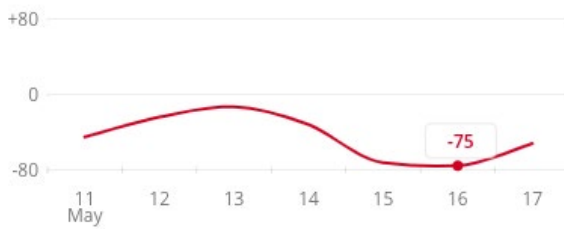

# GAVIN NEWSOM

4,616 posts found on Twitter ?

VOLUME by # of posts ?

NET SENTIMENT by % pos. posts - % neg. posts ?

**Define Projection** @SheepKnowMore · May 15

Replying to @SheepKnowMore

6. The Tanzanian president conducted a crafty sting operation to expose faulty tests, sending in samples from fruits and animals that all came back POSITIVE! FAKING THE NUMBERS TO CREATE A FAKE CRISIS!