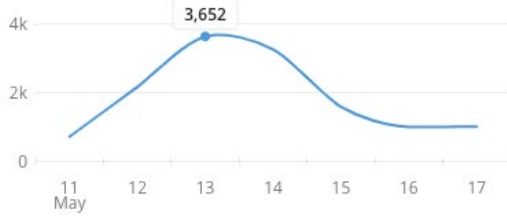

GRETCHEN WHITMER

13,511 posts found on Twitter ?

VOLUME by # of posts ?

NET SENTIMENT by % pos. posts - % neg. posts ?