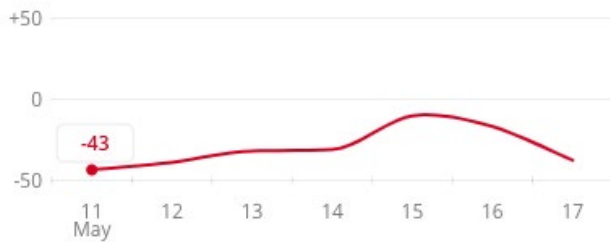

Paul Sperry @paulsperry_ · May 14

This is on Dr. Fauci's own NIH website:

Breakthrough: Chloroquine phosphate has shown apparent efficacy in treatment of COVID-19 associated pneumonia in clinical studies.

ncbi.nlm.nih.gov/pubmed/32074550

1.3K

15.1K

29.4K