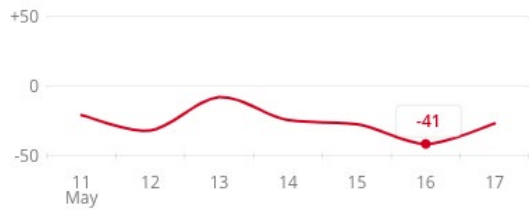

📍 New York, NY USA 🌐 [rachel.msnbc.com](#) 📅 Joined September 2008

3,753 Following 10M Followers

# JOE BIDEN

24,865 posts found on Twitter ?

VOLUME by # of posts ?

NET SENTIMENT by % pos. posts - % neg. posts ?

**NowThis** ? @nowthisnews · May 12  
This new Joe Biden ad rips into Trump for his COVID-19 response