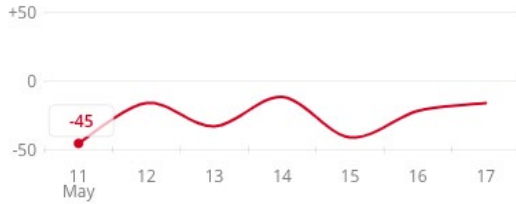

The Internet & NYC [nowthisnews.com](https://nowthisnews.com) Joined July 2012

12K Following 2.5M Followers

# GRETCHEN WHITMER

13,511 posts found on Twitter ?

VOLUME by # of posts ?

NET SENTIMENT by % pos. posts - % neg. posts ?

**Joe Biden** ✓ @JoeBiden · May 14

Join me for a virtual roundtable on COVID-19 with Governors Gretchen Whitmer, Phil Murphy and Ned Lamont who are at the forefront of this crisis: