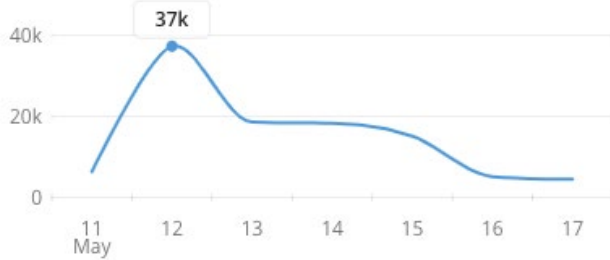

ANTHONY FAUCI

106,685 posts found on Twitter ?

VOLUME by # of posts ?

NET SENTIMENT by % pos. posts - % neg. posts ?