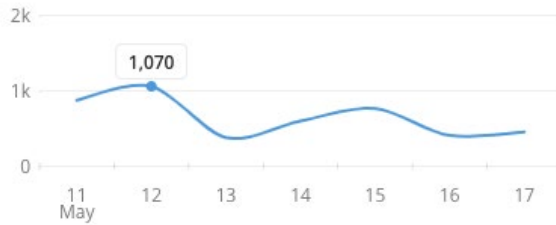

# GAVIN NEWSOM

4,616 posts found on Twitter ?

VOLUME by # of posts ?

NET SENTIMENT by % pos. posts - % neg. posts ?

**Define Projection** @SheepKnowMore · May 15

Replying to @SheepKnowMore

6. The Tanzanian president conducted a crafty sting operation to expose faulty tests, sending in samples from fruits and animals that all came back POSITIVE! FAKING THE NUMBERS TO CREATE A FAKE CRISIS!