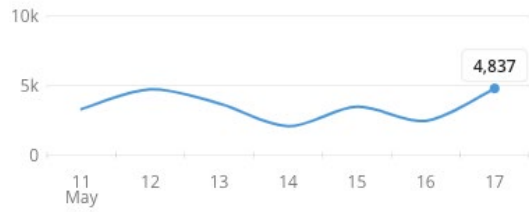

JOE BIDEN

24,865 posts found on Twitter ?

VOLUME by # of posts ?

NET SENTIMENT by % pos. posts - % neg. posts ?