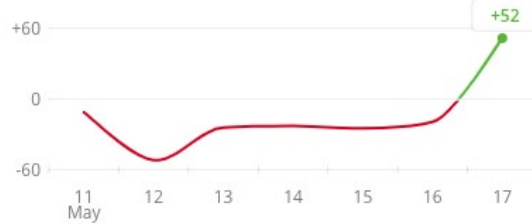

Chris Bentley @Cementley · May 11

"Unlike some states that include 'probable' covid-19 deaths in their daily tallies, Florida counts only people who had lab-confirmed tests... [DeSantis] is taking a risk not just with his own political future but with the lives of his constituents."