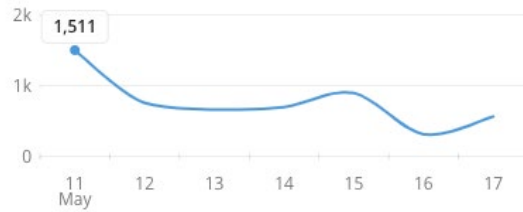

RON DESANTIS

5,454 posts found on Twitter ?

VOLUME by # of posts ?

NET SENTIMENT by % pos. posts - % neg. posts ?